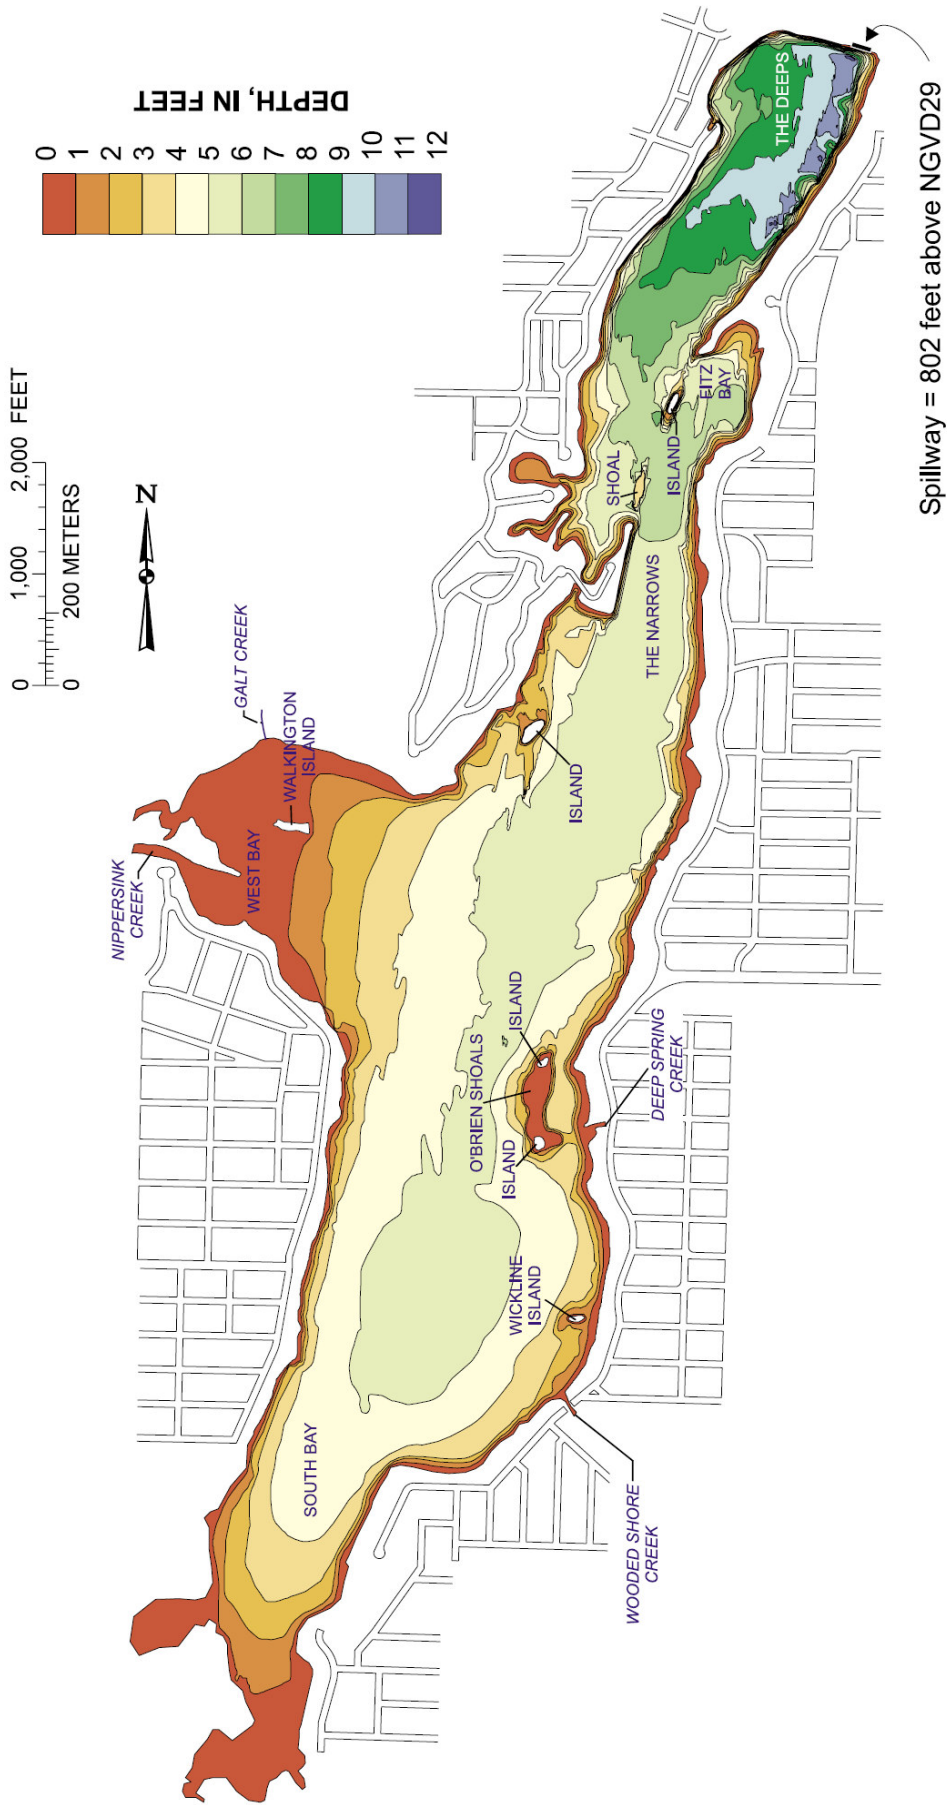

USGS – WONDER LAKE BATHYMETRIC MAP - 1994

Figure 4. Bathymetry of Wonder Lake, McHenry County, Ill., 1994.